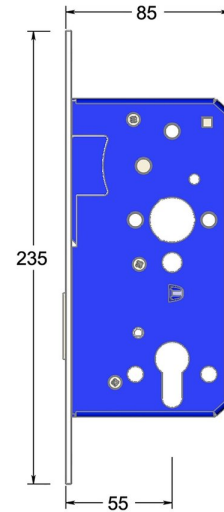

## Mortice euro profile deadlock

Product image

Dimensions drawing (DIM)

**Reference**

FTL004S 55 C670

**Finish**

LC670 moonlight silver

**Forend shape**

Square forend

**Description**

Holed for euro profile cylinder  
 Multiple backsets to suit different door stiles  
 Tested to EN 12209 grade X  
 Suitable for timber fire doors up to FD120  
 Certifire tested  
 UKCA marked

**Material**

Stainless steel 316

**Backset**

55mm backset