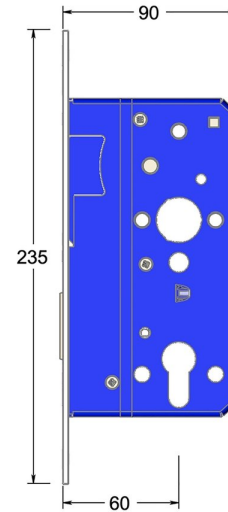

## Mortice euro profile deadlock

Product image

Dimensions drawing (DIM)

**Reference**

FTL004S 60 C670

**Finish**

LC670 moonlight silver

**Forend shape**

Square forend

**Description**

Holed for euro profile cylinder  
 Multiple backsets to suit different door stiles  
 Tested to EN 12209 grade X  
 Suitable for timber fire doors up to FD120  
 Certifire tested  
 UKCA marked

**Material**

Stainless steel 316

**Backset**

60mm backset