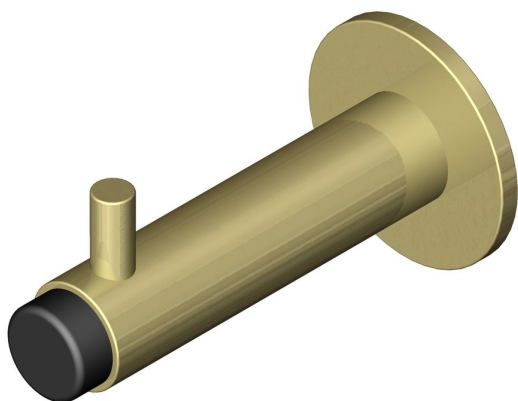

## 70mm buffered coat hook on rose

Product image

Dimensions drawing (DIM)

**Reference**

FCH006 PB

**Material**

Brass

**Finish**

Incasa polished PVD brass

**Description**

Solid coat hook  
 Black rubber buffer  
 Concealed fixing  
 Circularrose