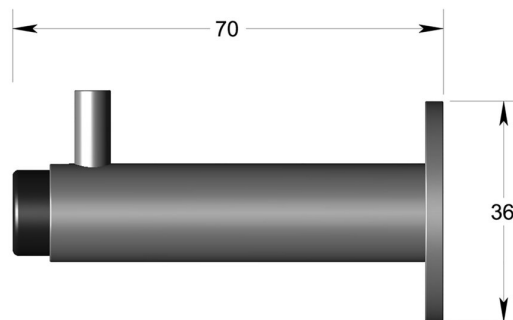

## 70mm buffered coat hook on rose

Product image

Dimensions drawing (DIM)

**Reference**

FCH006 PB

**Material**

Brass

**Finish**

Incasa polished PVD brass

**Description**

Solid coat hook  
 Black rubber buffer  
 Concealed fixing  
 Circularrose