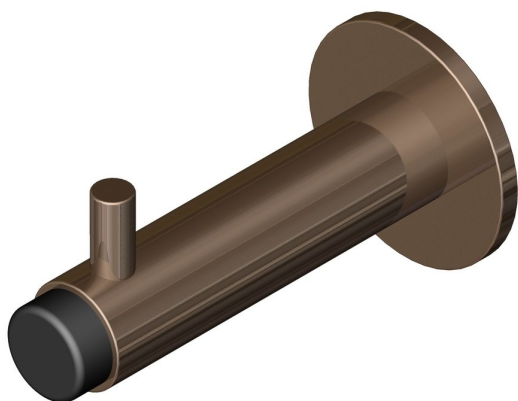

70mm buffered coat hook on rose

Product image

Dimensions drawing (DIM)

Reference

FCH006 PPVDBZ

Finish

Incasa polished PVD bronze

Description

Solid coat hook
Black rubber buffer
Concealed fixing
Circularrose

Material

Stainless steel 316