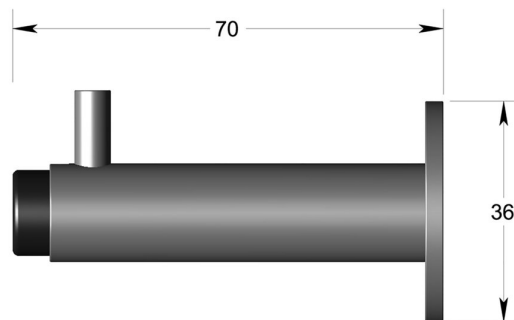

70mm buffered coat hook on rose

Product image

Dimensions drawing (DIM)

Reference

FCH006 PPVDBZ

Finish

Incasa polished PVD bronze

Description

Solid coat hook
Black rubber buffer
Concealed fixing
Circularrose

Material

Stainless steel 316