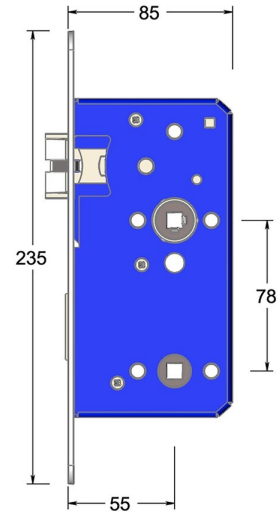

## Mortice bathroom lock with triple latch

Product image

Dimensions drawing (DIM)

**Reference**

FTL005R 55 C680

**Finish**

LC680 dusk grey

**Forend shape**

Rounded forend

**Description**

Low friction triple latchbolt for reduced closing force  
 Bushed TENAX clamped follower  
 With 8mm follower for WC set  
 Multiple backsets to suit different door stiles  
 Tested to EN 12209 grade X  
 Suitable for timber fire doors up to FD120  
 Certifire tested  
 UKCA marked

**Material**

Stainless steel 316

**Backset**

55mm backset