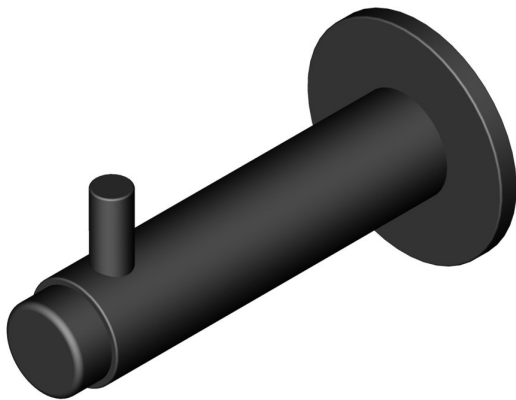

70mm buffered coat hook on rose

Product image

Dimensions drawing (DIM)

Reference

FCH006 STBK

Material

Stainless steel 316

Finish

Incasa black softouch

Description

Solid coat hook
 Black rubber buffer
 Concealed fixing
 Circularrose