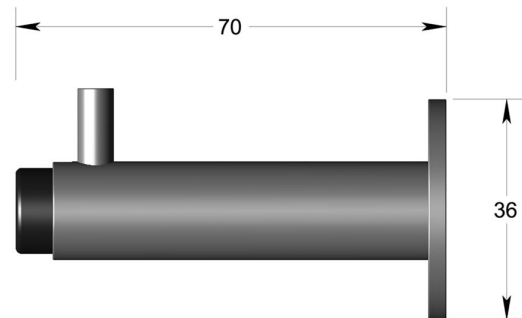

70mm buffered coat hook on rose

Product image

Dimensions drawing (DIM)

Reference

FCH006 STBK

Material

Stainless steel 316

Finish

Incasa black softouch

Description

Solid coat hook
 Black rubber buffer
 Concealed fixing
 Circularrose