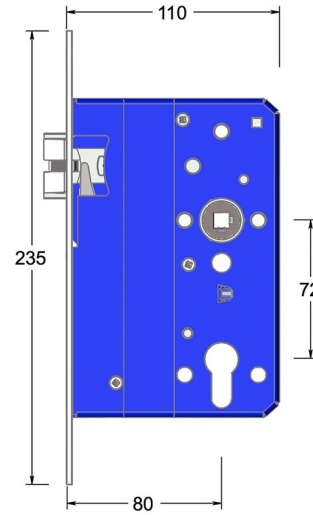

Mortise night latch with triple latch

Product image

Dimensions drawing (DIM)

Reference

FTL006S 80 C650

Finish

LC650 rising bronze

Forend shape

Square forend

Material

Stainless steel 316

Backset

80mm backset

Description

Low friction triple latchbolt for reduced closing force
 Bushed TENAX clamped follower
 Holed for euro profile cylinder
 Multiple backsets to suit different door stiles
 Tested to EN 12209 grade X
 Suitable for timber fire doors up to FD120
 Certifire tested
 UKCA marked