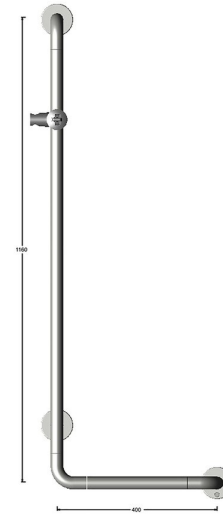

L shaped grab rail with shower attachment

Product image

Dimensions drawing (DIM)

Reference

FGR132 400 PSS

Material

Stainless steel 316

Finish

Incasa polished stainless steel

Length

400mm

Description

Heavy L shaped grab rail
 With shower attachment
 Concealed fixings
 150kg weight capacity
 Conforms to EN 12182
 Fixing packs available for most wall constructions