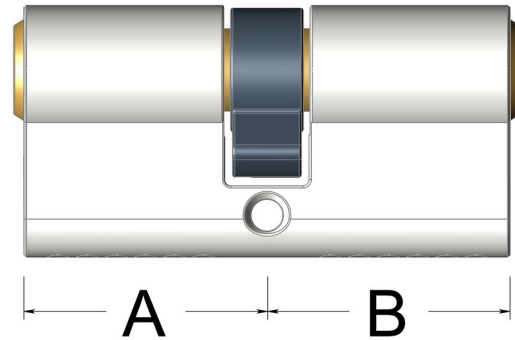

Euro profile Double cylinder

Product image

Dimensions drawing (DIM)

Reference

FCY011 C670

Material

Brass

Finish

LC670 moonlight silver

Description

6 pin Franchi unique key section
 Available master keyed, to pass, or standard differ
 3,5mm increased thickness nickel silver keys
 Optional register security card
 Tested to EN 1303 : 2005
 Compatible with other Franchi cylinder shapes