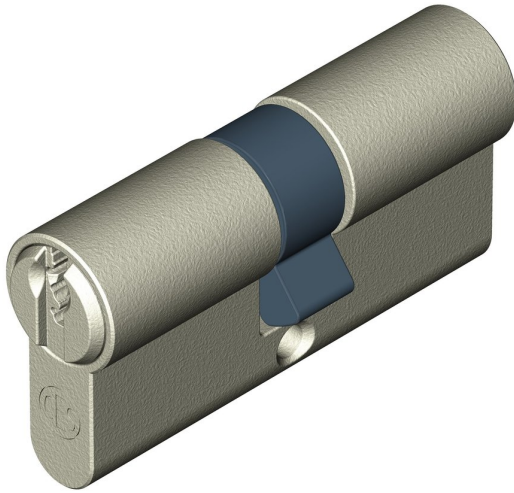

Euro profile Double cylinder

Product image

Dimensions drawing (DIM)

Reference

FCY011 C670

Material

Brass

Finish

LC670 moonlight silver

Description

6 pin Franchi unique key section
 Available master keyed, to pass, or standard differ
 3,5mm increased thickness nickel silver keys
 Optional register security card
 Tested to EN 1303 : 2005
 Compatible with other Franchi cylinder shapes