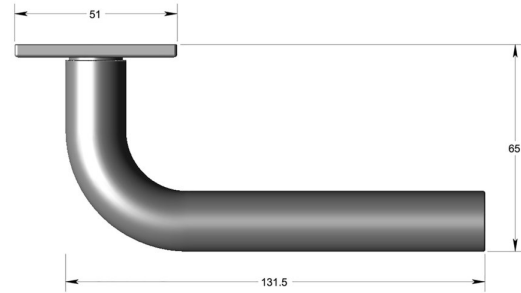

Straight lever handle 19mm dia on square rose

Product image

Dimensions drawing (DIM)

Reference

FL102 19 SR4 MBZ

Material

Brass

Finish

Incasa medium bronze

Shape

SR4

Description

19mm dia solid round section handle
 Concealed fixing
 High performance bearing rose
 Back to back fixings
 Conforms to EN1906 high usage
 Suitable for use on fire doors