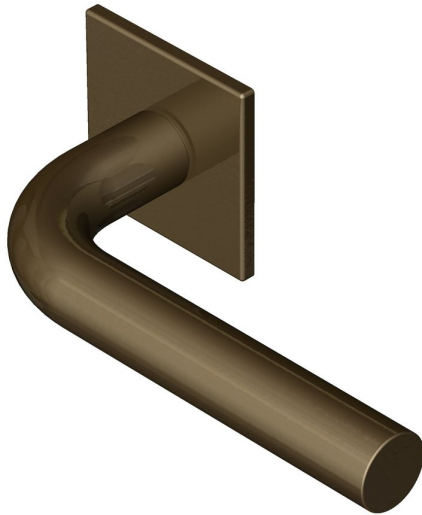

Straight lever handle 19mm dia on square rose

Product image

Dimensions drawing (DIM)

Reference

FL102 19 SR4 MBZ

Material

Brass

Finish

Incasa medium bronze

Shape

SR4

Description

19mm dia solid round section handle
 Concealed fixing
 High performance bearing rose
 Back to back fixings
 Conforms to EN1906 high usage
 Suitable for use on fire doors