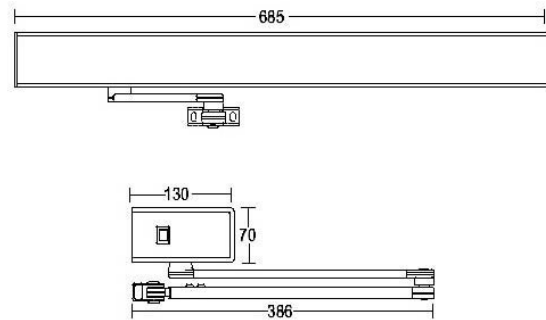

## Medium duty auto door operator - Push Arm

Product image

Dimensions drawing (DIM)

**Reference**

FAD041 P WHI

**Finish**

PA6 White

**Material**

Aluminium

**Drive arm type**

Push arm

**Description**

Medium to heavy duty silent operation door operator

Push to open with standard arm set

Maximum door weight 180kg

Maximum door width 1219mm