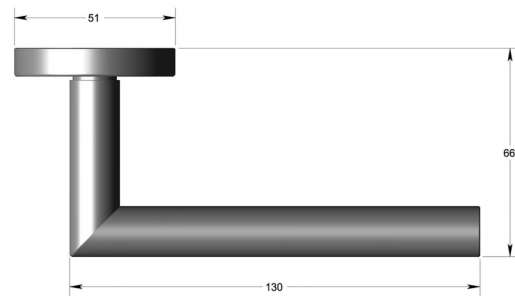

Mitred lever handle 16mm dia on sprung round
rose

Product image

Dimensions drawing (DIM)

Reference

FL105 16 RR9 PPVDBK

Finish

Incasa polished PVD black

Material

Stainless steel 316

Shape

RR9

Description

16mm dia solid round section handle
Concealed fixing
High performance bearing rose
Back to back fixings
Conforms to EN1906 high usage
Suitable for use on fire doors