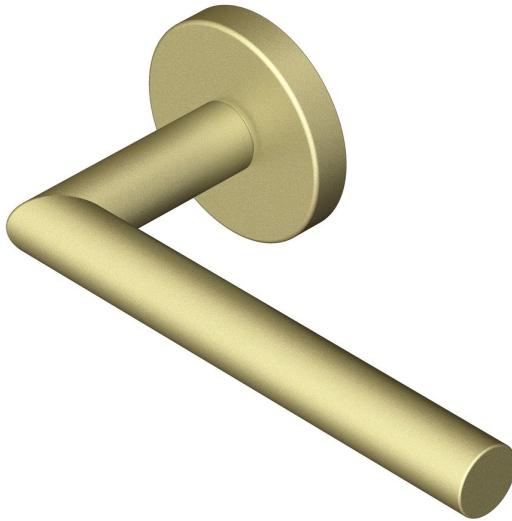

Mitred lever handle 16mm dia on sprung round  
rose

Product image

Dimensions drawing (DIM)

**Reference**

FL105 16 RR9 SB

**Material**

Brass

**Finish**

Incasa satin PVD brass

**Shape**

RR9

**Description**

16mm dia solid round section handle  
Concealed fixing  
High performance bearing rose  
Back to back fixings  
Conforms to EN1906 high usage  
Suitable for use on fire doors