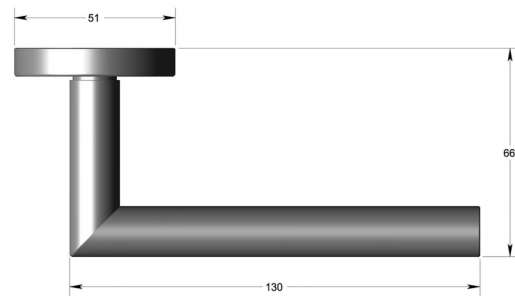

Mitred lever handle 16mm dia on sprung round  
rose

Product image

Dimensions drawing (DIM)

**Reference**

FL105 16 RR9 SB

**Material**

Brass

**Finish**

Incasa satin PVD brass

**Shape**

RR9

**Description**

16mm dia solid round section handle  
Concealed fixing  
High performance bearing rose  
Back to back fixings  
Conforms to EN1906 high usage  
Suitable for use on fire doors