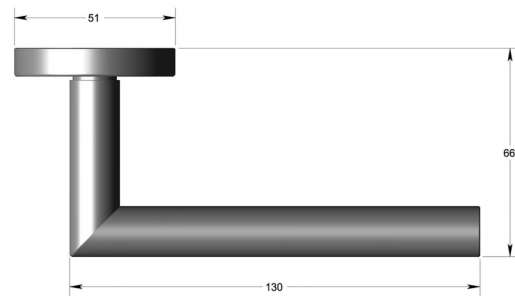

Mitred lever handle 16mm dia on sprung round
rose

Product image

Dimensions drawing (DIM)

Reference

FL105 16 RR9 SPVDBK

Finish

Incasa satin PVD black

Material

Stainless steel 316

Shape

RR9

Description

16mm dia solid round section handle
Concealed fixing
High performance bearing rose
Back to back fixings
Conforms to EN1906 high usage
Suitable for use on fire doors