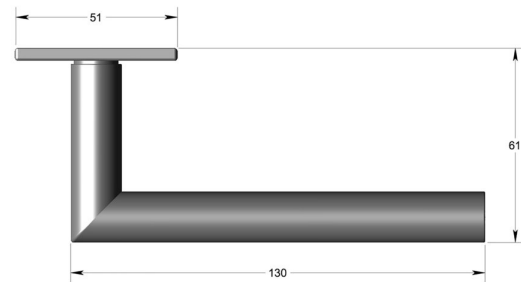

Mitred lever handle 16mm dia on sprung round
rose

Product image

Dimensions drawing (DIM)

Reference

FL105 16 SR4 MBZ

Material

Brass

Finish

Incasa medium bronze

Shape

SR4

Description

16mm dia solid round section handle
 Concealed fixing
 High performance bearing rose
 Back to back fixings
 Conforms to EN1906 high usage
 Suitable for use on fire doors