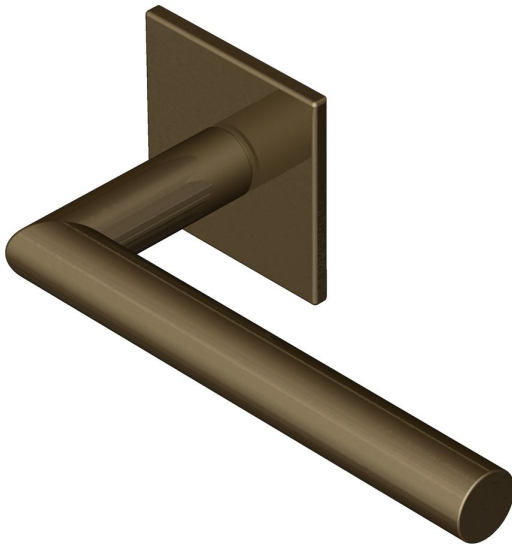

Mitred lever handle 16mm dia on sprung round
rose

Product image

Dimensions drawing (DIM)

Reference

FL105 16 SR4 MBZ

Material

Brass

Finish

Incasa medium bronze

Shape

SR4

Description

16mm dia solid round section handle
 Concealed fixing
 High performance bearing rose
 Back to back fixings
 Conforms to EN1906 high usage
 Suitable for use on fire doors