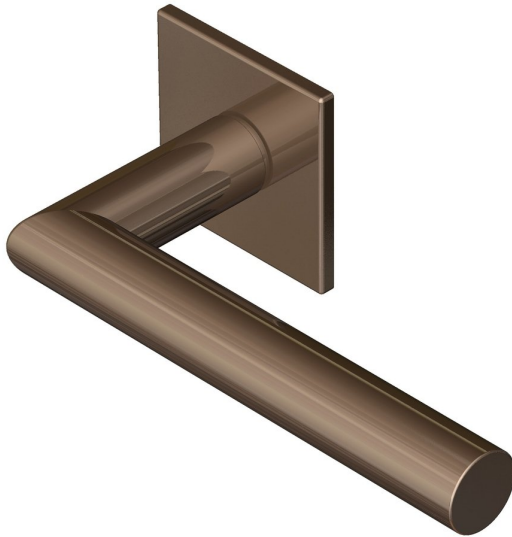

Mitred lever handle 19mm dia on square rose

Product image

Dimensions drawing (DIM)

Reference

FL105 19 SR4 PPVDBZ

Finish

Incasa polished PVD bronze

Material

Stainless steel 316

Shape

SR4

Description

Solid lever handle
 Concealed fixing
 High performance bearing rose
 Back to back fixings
 Conforms to EN1906 high usage
 Suitable for use on fire doors