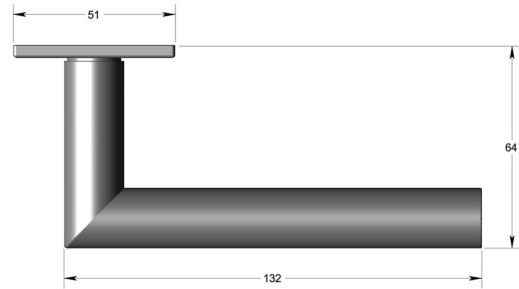

Mitred lever handle 19mm dia on square rose

Product image

Dimensions drawing (DIM)

Reference

FL105 19 SR4 PPVDBZ

Finish

Incasa polished PVD bronze

Material

Stainless steel 316

Shape

SR4

Description

Solid lever handle
 Concealed fixing
 High performance bearing rose
 Back to back fixings
 Conforms to EN1906 high usage
 Suitable for use on fire doors