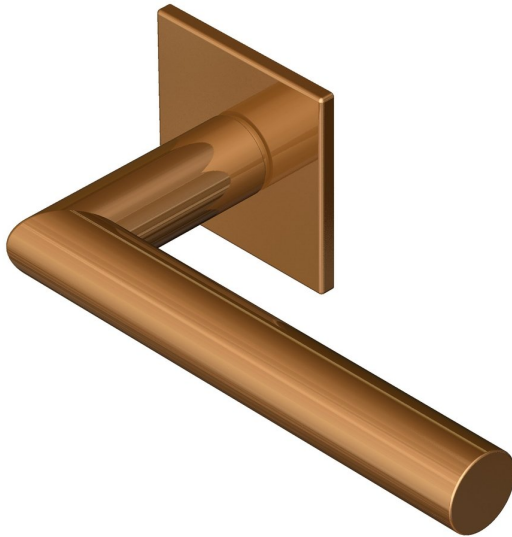

Mitred lever handle 19mm dia on square rose

Product image

Dimensions drawing (DIM)

Reference

FL105 19 SR4 PPVDCU

Finish

Incasa polished PVD copper

Material

Stainless steel 316

Shape

SR4

Description

Solid lever handle
 Concealed fixing
 High performance bearing rose
 Back to back fixings
 Conforms to EN1906 high usage
 Suitable for use on fire doors