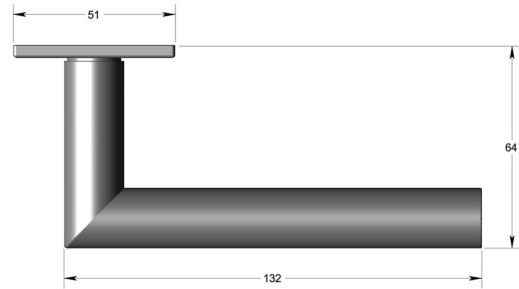

Mitred lever handle 19mm dia on square rose

Product image

Dimensions drawing (DIM)

Reference

FL105 19 SR4 PPVDCU

Finish

Incasa polished PVD copper

Material

Stainless steel 316

Shape

SR4

Description

Solid lever handle
 Concealed fixing
 High performance bearing rose
 Back to back fixings
 Conforms to EN1906 high usage
 Suitable for use on fire doors