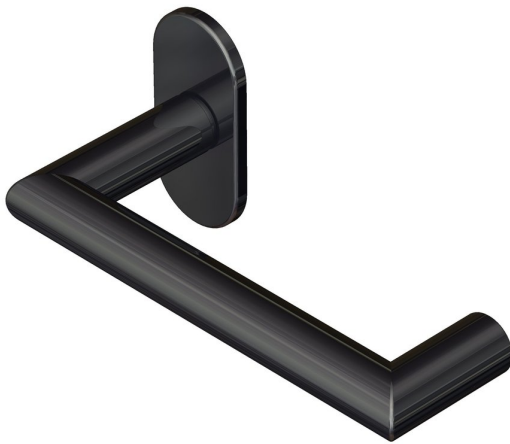

Mitred return lever handle 16mm dia on oval rose

Product image

Dimensions drawing (DIM)

Reference

FL106 16 OR4 PPVDBK

Material

Stainless steel 316

Finish

Incasa polished PVD black

Shape

OR4

Description

Solid lever handle
 Concealed fixing
 High performance bearing rose
 Back to back fixing
 Conforms to EN1906 high usage
 Suitable for use on fire doors