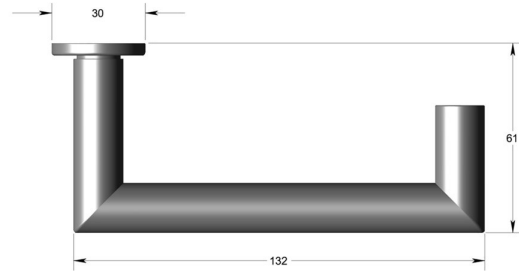

Mitred return lever handle 16mm dia on oval rose

Product image

Dimensions drawing (DIM)

Reference

FL106 16 OR4 PPVDBK

Material

Stainless steel 316

Finish

Incasa polished PVD black

Shape

OR4

Description

Solid lever handle
 Concealed fixing
 High performance bearing rose
 Back to back fixing
 Conforms to EN1906 high usage
 Suitable for use on fire doors