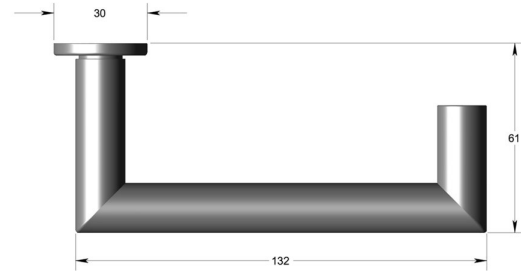

Mitred return lever handle 16mm dia on oval rose

Product image

Dimensions drawing (DIM)

Reference

FL106 16 OR4 PSS

Finish

Incasa polished stainless steel

Material

Stainless steel 316

Shape

OR4

Description

Solid lever handle
 Concealed fixing
 High performance bearing rose
 Back to back fixing
 Conforms to EN1906 high usage
 Suitable for use on fire doors