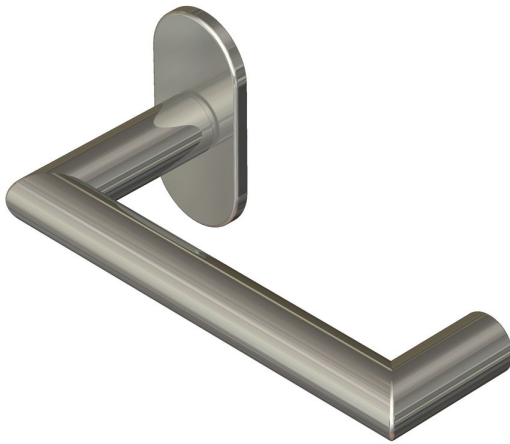

Mitred return lever handle 16mm dia on oval rose

Product image

Dimensions drawing (DIM)

Reference

FL106 16 OR4 PSS

Finish

Incasa polished stainless steel

Material

Stainless steel 316

Shape

OR4

Description

Solid lever handle
 Concealed fixing
 High performance bearing rose
 Back to back fixing
 Conforms to EN1906 high usage
 Suitable for use on fire doors