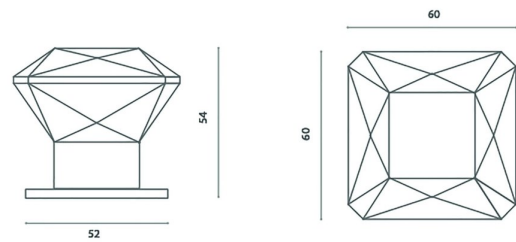

Tirreno knob handle on square rose

Product image

Dimensions drawing (DIM)

Reference

STRK01

Description

Available singularly as plain latch or with matching roses with euro profile cutout, lever key cutout and WC turn & release.