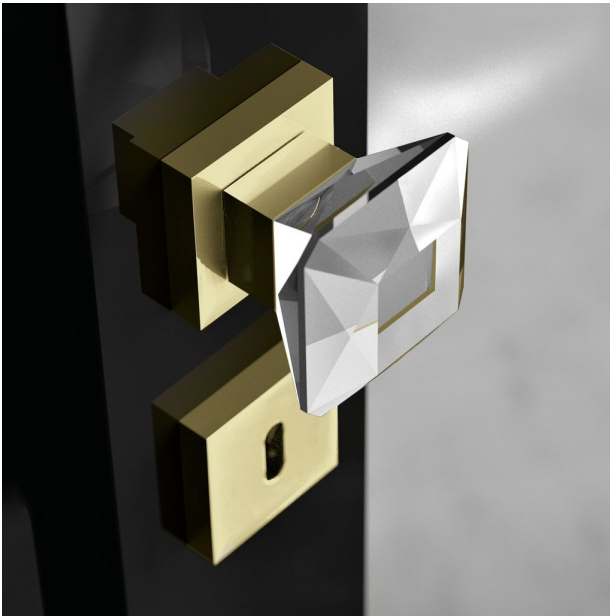

Tirreno knob handle on square rose

Product image

Dimensions drawing (DIM)

Reference

STRK01

Description

Available singularly as plain latch or with matching roses with euro profile cutout, lever key cutout and WC turn & release.

Handle base and rose available in Polished Brass and Polished Chrome finishes.