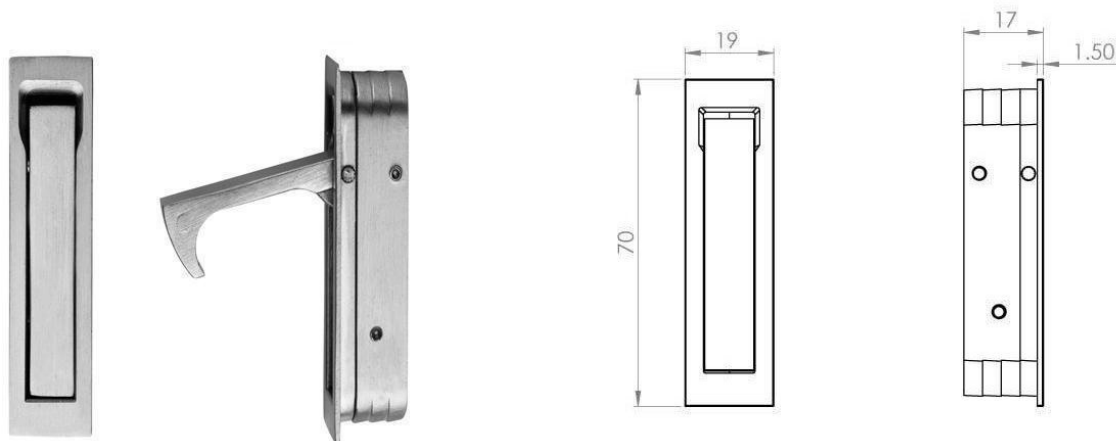

Finger edge pull 70mm

Product image

Dimensions drawing (DIM)

Reference

SPAP10

Description

Finger edge pull