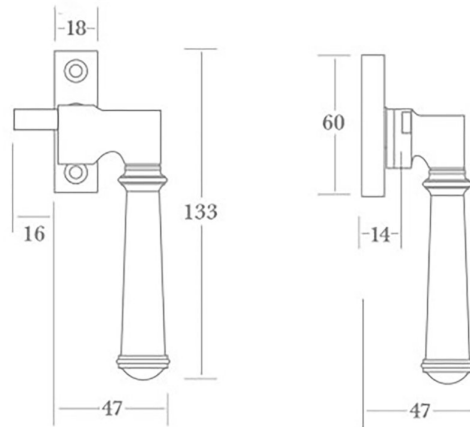

## Window Casement Fastener

Product image

Dimensions drawing (DIM)

**Reference**

SCLW01

**Description**

Lockable version with removable key available. All standard finishes available - Polished Brass, Satin Brass, Polished Chrome, Polished Nickel, Satin Chrome, Satin Nickel, Antique Brass, Dark Bronze and Matt Black